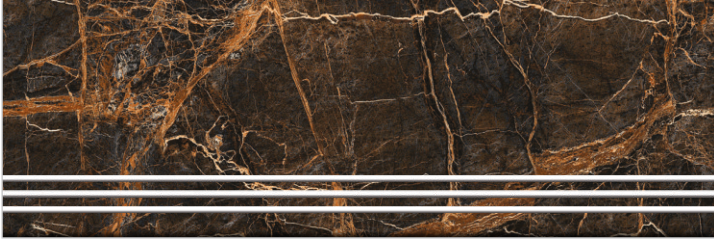

3 Feet GVT Step & Riser

STEP :- 900 x 300 mm
RISER :- 900 x 200 mm

MATT FINISH

104

Water Resistance

Indoor Use

Step Tiles

Stain Resistance