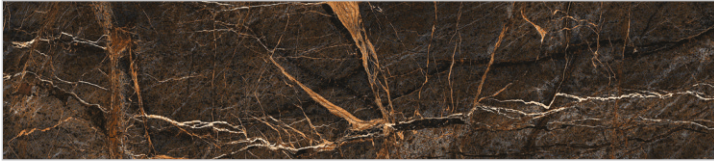

3 Feet GVT Step & Riser

STEP :- 900 x 300 mm
RISER :- 900 x 200 mm

MATT FINISH

104

Water Resistance

Indoor Use

Step Tiles

Stain Resistance