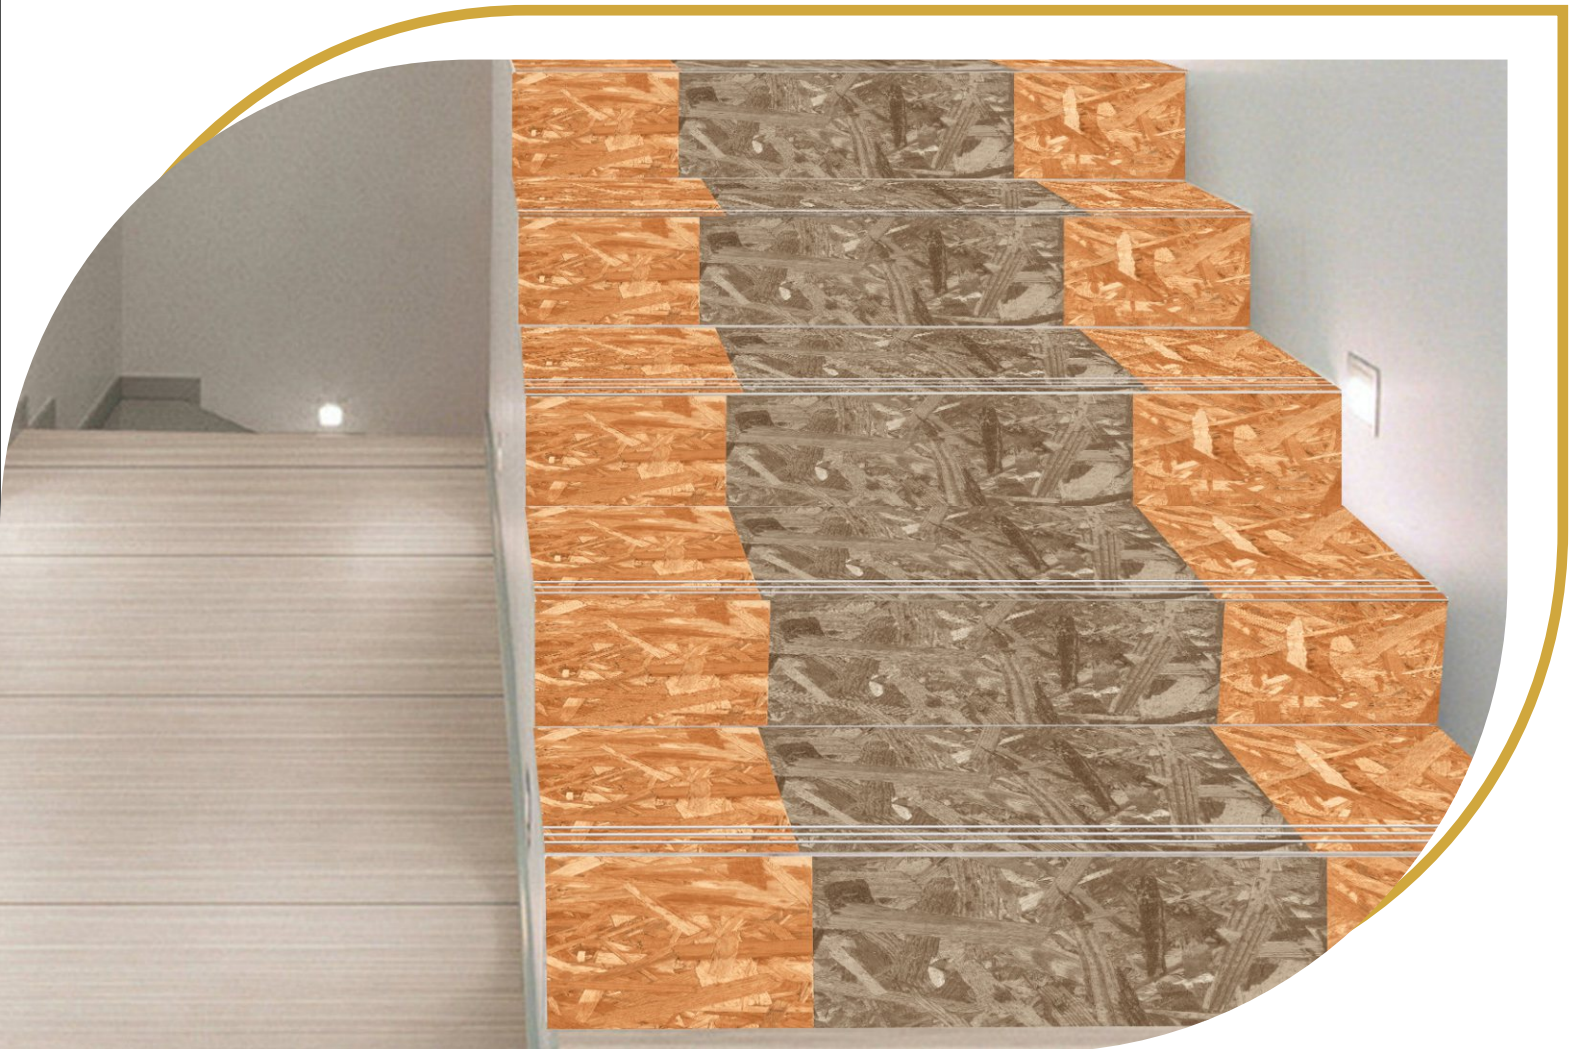

Water Resistance

Indoor Use

Step Tiles

Stain Resistance