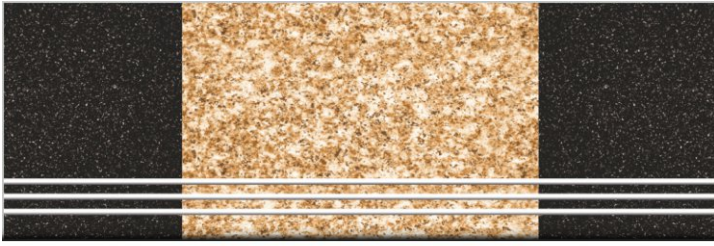

3 Feet GVT Step & Riser

STEP :- 900 x 300 mm
RISER :- 900 x 200 mm

MATT FINISH

154

Water Resistance

Indoor Use

Step Tiles

Stain Resistance