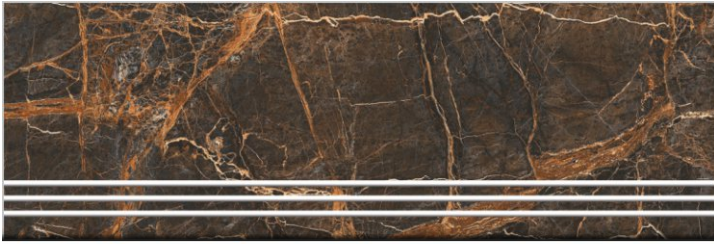

3 Feet GVT Step & Riser

STEP :- 900 x 300 mm
RISER :- 900 x 200 mm

MATT FINISH

158

Water Resistance

Indoor Use

Step Tiles

Stain Resistance