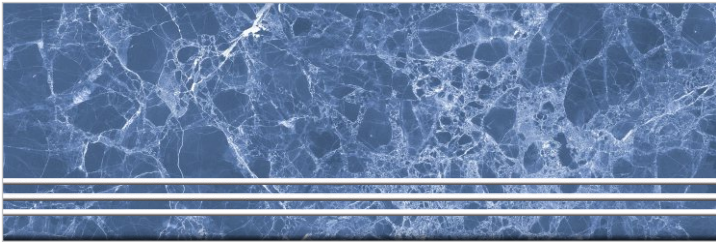

3 Feet GVT Step & Riser

STEP :- 900 x 300 mm
RISER :- 900 x 200 mm

MATT FINISH

122

Water Resistance

Indoor Use

Step Tiles

Stain Resistance