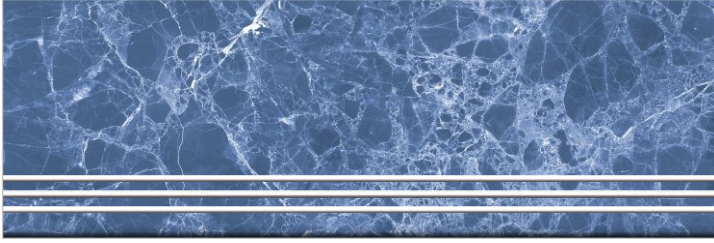

3 Feet GVT Step & Riser

STEP :- 900 x 300 mm
RISER :- 900 x 200 mm

MATT FINISH

111

Water Resistance

Indoor Use

Step Tiles

Stain Resistance