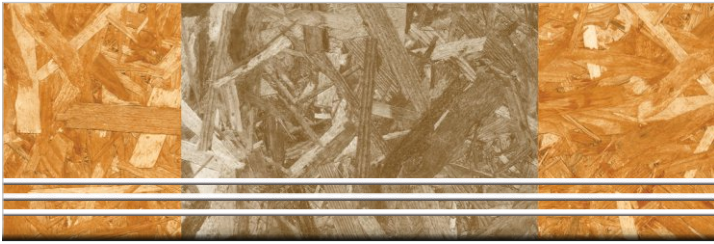

3 Feet GVT Step & Riser

STEP :- 900 x 300 mm
RISER :- 900 x 200 mm

MATT FINISH

153

Water Resistance

Indoor Use

Step Tiles

Stain Resistance