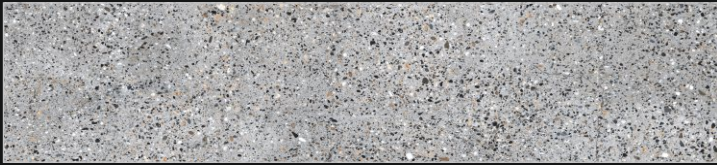

3 Feet GVT Step & Riser

STEP :- 900 x 300 mm
RISER :- 900 x 200 mm

MATT FINISH

117

Water Resistance

Indoor Use

Step Tiles

Stain Resistance