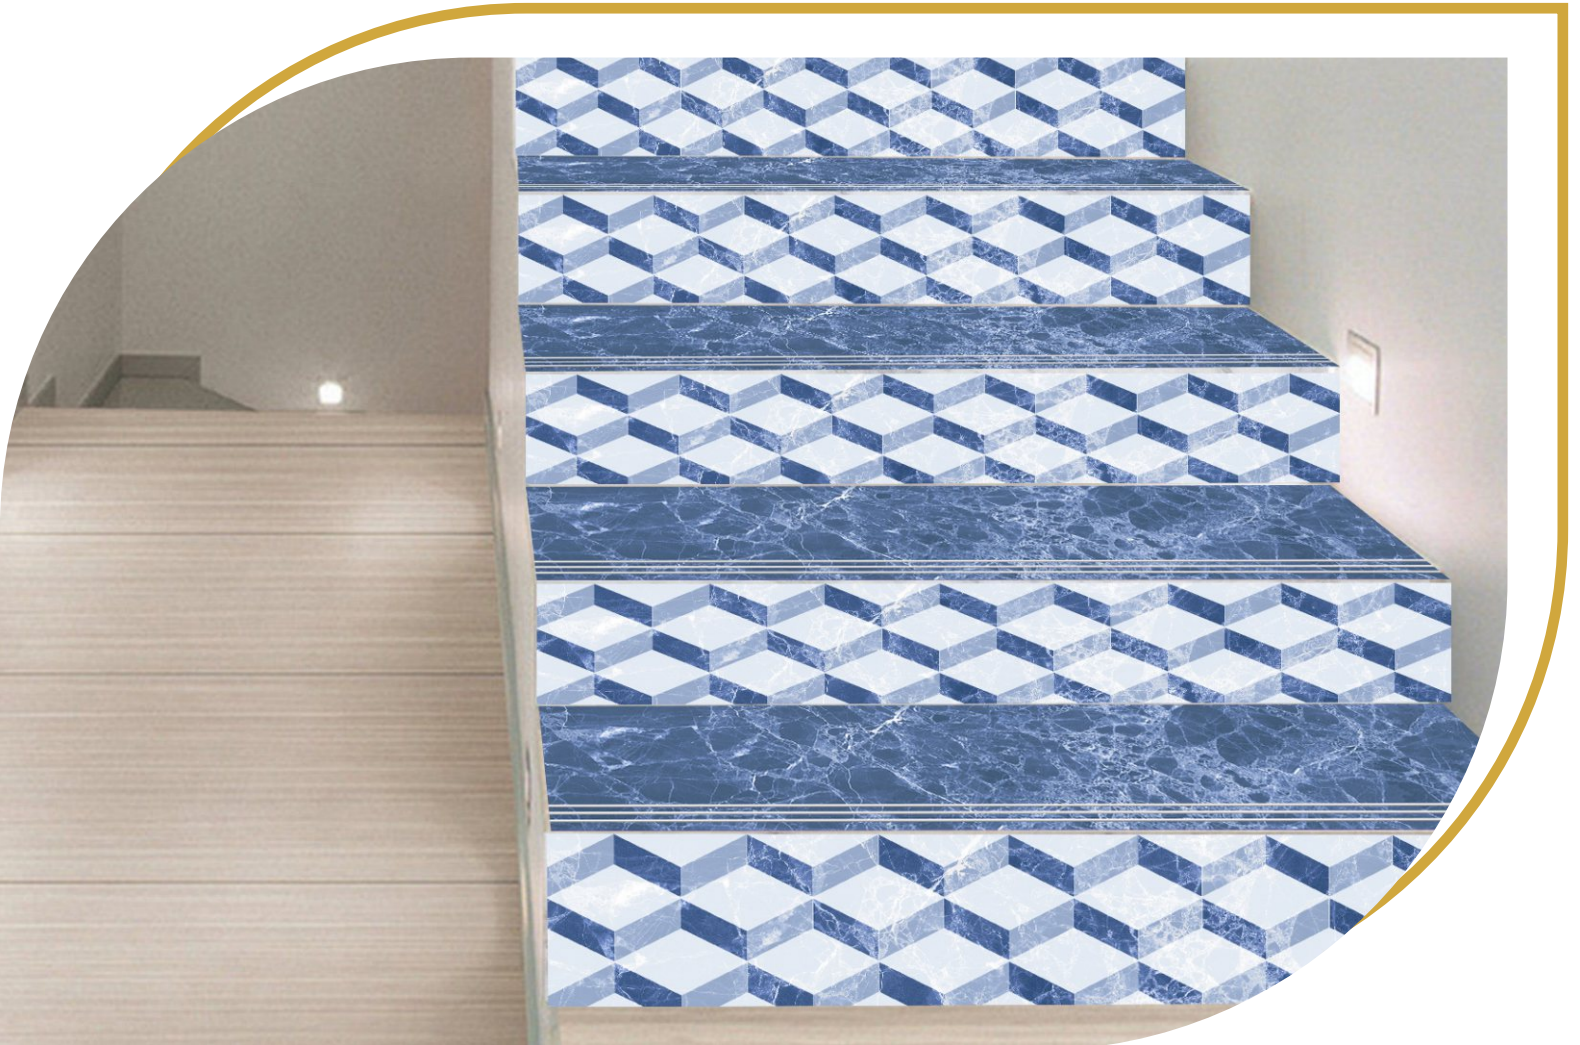

Water Resistance

Indoor Use

Step Tiles

Stain Resistance